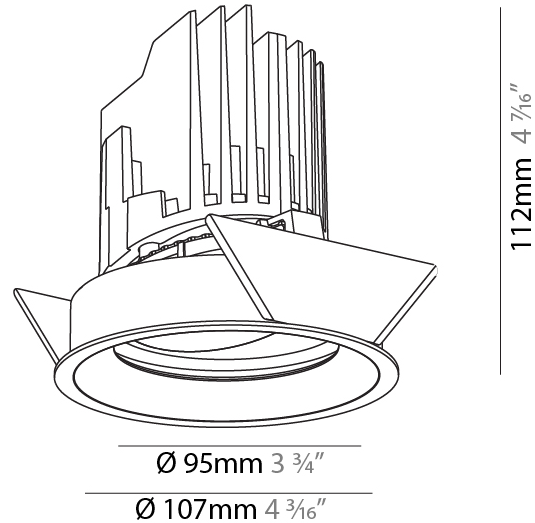

GENERAL

Series: Bioniq
Subseries: Bioniq Round Adjustable
Brand: Prolicht
Division: Architectural
Mounting Type: Recessed
Mounting Location: Ceiling
Subcategory: Downlight

PHYSICAL

Shape: Round
Diameter (mm): 107
Diameter (in): 4 3/16
Height (mm): 112
Height (in): 4 7/16
Min. Recessing Depth (mm): 130
Min. Recessing Depth (in): 5 1/8
Light Distribution: Adjustable / Downlight
Weight (kg): 0.46
Weight (lbs): 1.01
Fixture Finish: SSR / BKV / CWI / CRY / HAB / LAG / UFT / ITA / RUA / RUR / MIC / FTG / MYG / TWT / LOD / PUS / FRO / FUP / KIA / POP / BLS / SPG / MEY / GOH / GUM / CHC / COM / ABZ / JAG / OBR / MOS / ROR
Fixture Material: Aluminum Die Cast
Cut-out Measurements: 98mm / 3 7/8"

ELECTRICAL

Lamp Type: LED (Zhaga Standard)
Input Wattage (W): 16.5
Total Output Wattage (W): 14.7
Dimming: Dali Dimming
Driver Included: No
Driver Location: Recessed Housing
Driver Type: Constant Current - 120Vac
Driver Class: Class 2
Input Voltage (V): 120
Constant Current (mA): 350

LED

Number of LEDs: 1
Color Temperature (°K): Warm Dim
Max. Delivered Lumen (lm): 760
Nominal Lumen (lm): 1140
CRI: >90 CRI

OPTICAL

Reflector°: 20 / 40 / 60
Adjustability: Rotational 355°; Tilt 30°

RATINGS AND CERTIFICATIONS

Certified By: Certified for North American Standards
IP rating: IP20

98mm 3 7/8"   130mm 5 1/8"   10 | 15mm 3/8" 9/16"   30°   355°

A